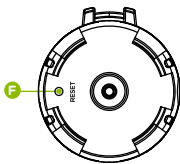

OVERVIEW

A - ON / OFF

B - LED, ON / OFF / Mode control

C - Track Forward / Volume Up

D - Track Reverse / Volume Down

E - LINE-IN / Recharge

F - Reset Button

TOP

BASE