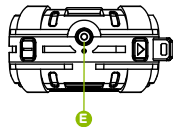

OVERVIEW

A - ON / OFF

B - LED, ON / OFF / Mode control

C - Track Forward / Volume Up

D - Track Reverse / Volume Down

E - LINE-IN / Recharge

F - Reset Button

TOP

BASE