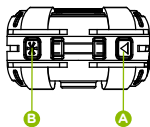

OVERVIEW

A - ON / OFF

B - LED, ON / OFF / Mode control

C - Track Forward / Volume Up

D - Track Reverse / Volume Down

E - LINE-IN / Recharge

F - Reset Button

TOP

BASE