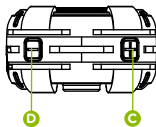

OVERVIEW

A - ON / OFF

B - LED, ON / OFF / Mode control

C - Track Forward / Volume Up

D - Track Reverse / Volume Down

E - LINE-IN / Recharge

F - Reset Button

TOP

BASE