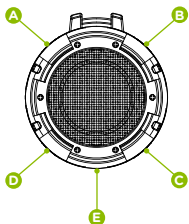

OVERVIEW

A - ON / OFF

B - LED, ON / OFF / Mode control

C - Track Forward / Volume Up

D - Track Reverse / Volume Down

E - LINE-IN / Recharge

F - Reset Button

TOP